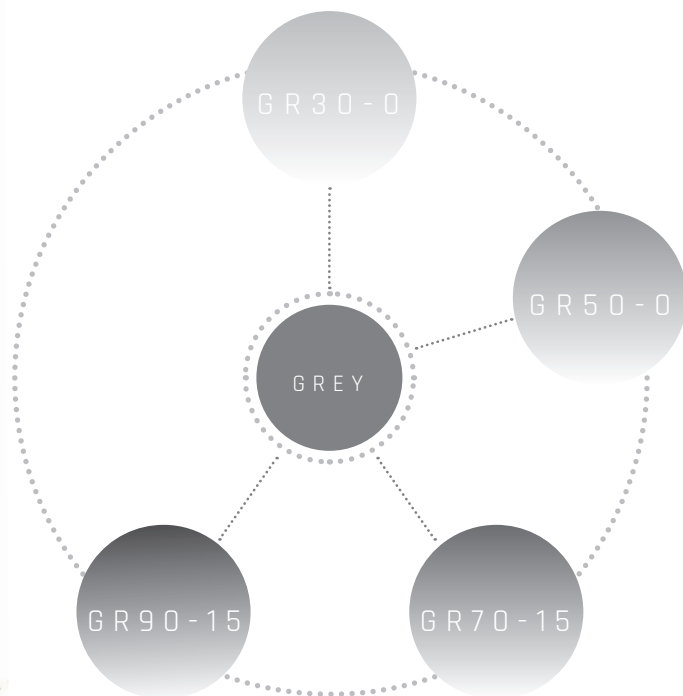

## TINTED LENSES

1.50 • 1.60 • 1.67 index

Tinted lenses

Special order

UV filter

## GRADUALLY TINTED LENSES

1.50 • 1.60 index

Gradually tinted lenses

Special order

UV filter