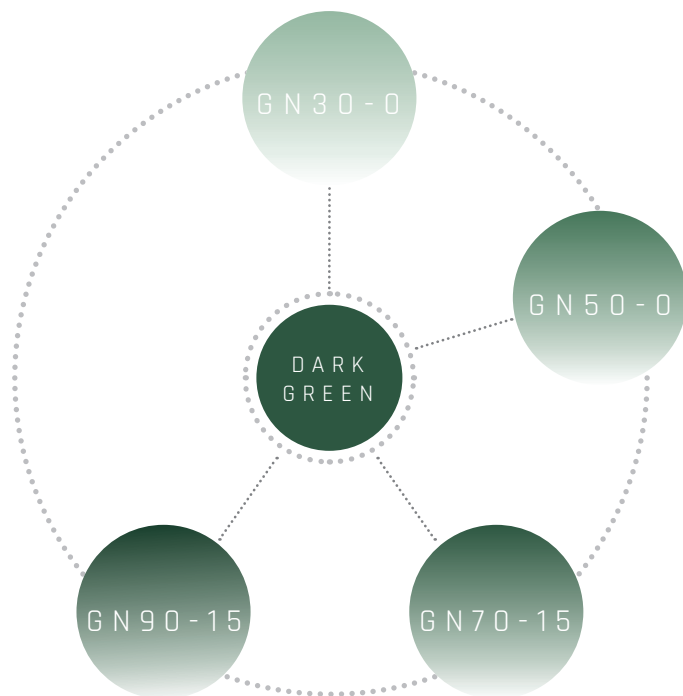

## GRADUALLY TINTED LENSES

1.50 • 1.60 index

Tinted lenses

Special order

UV filter

## TINTED LENSES

1.50 • 1.60 • 1.67 index

Tinted lenses

Special order

UV filter

## GRADUALLY TINTED LENSES

1.50 • 1.60 index

Gradually tinted lenses

Special order

UV filter