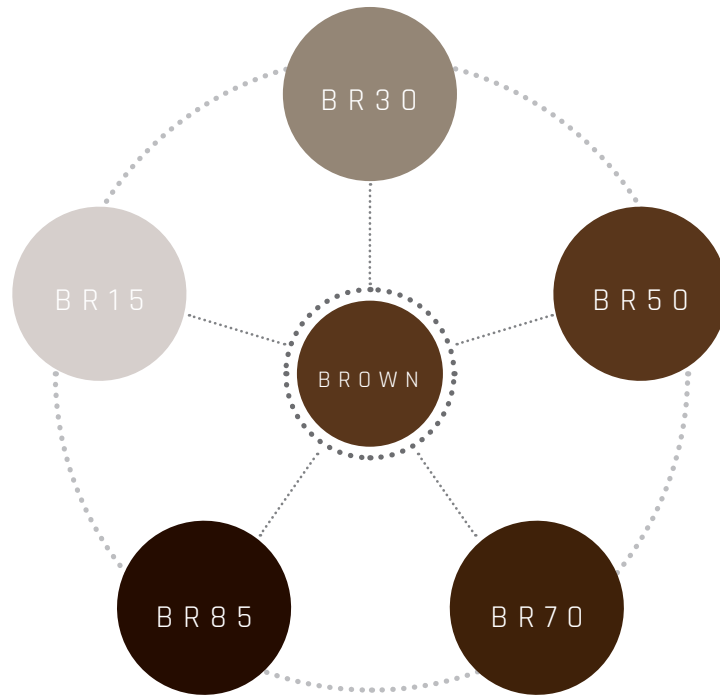

## TINTED LENSES

1.50 • 1.60 • 1.67 index

Tinted lenses

Special order

UV filter

## GRADUALLY TINTED LENSES

1.50 • 1.60 index

Tinted lenses

Special order

UV filter