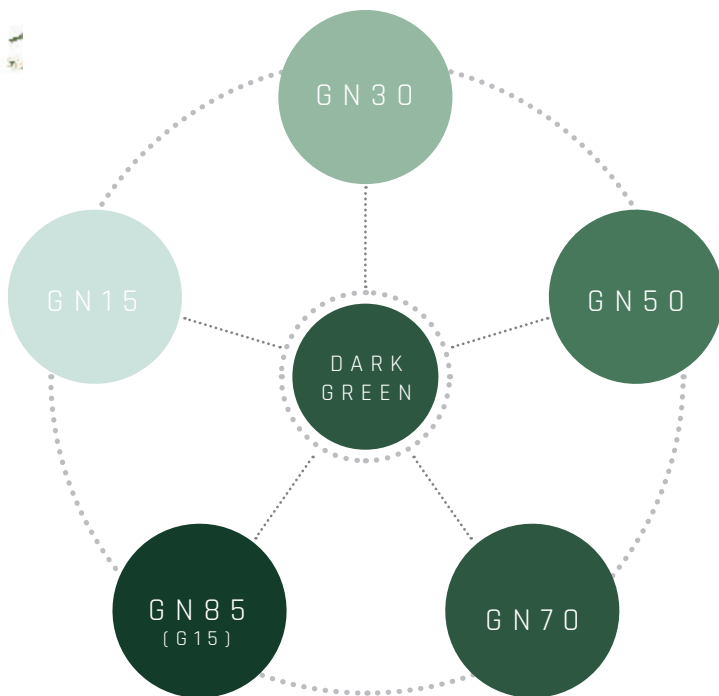

## TINTED LENSES

1.50 • 1.60 • 1.67 index

Tinted lenses

Special order

UV filter

## GRADUALLY TINTED LENSES

1.50 • 1.60 index

Tinted lenses

Special order

UV filter